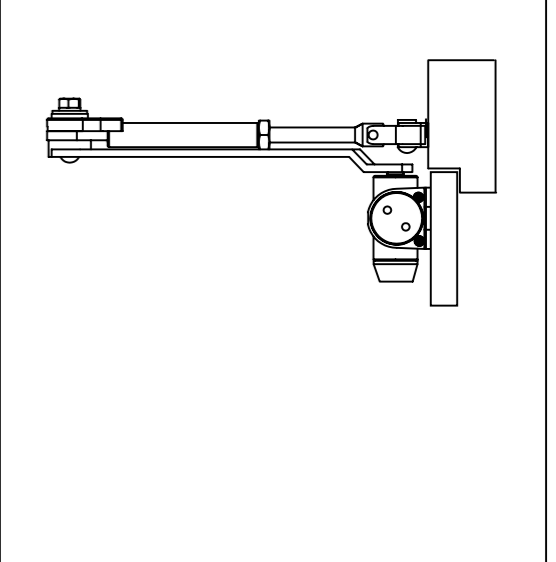

info.nz@assaabloy.com
assaabloy.co.nz

EN	DOOR WIDTH (mm)	DOOR WEIGHT (kg)
2	<850	<40
3	<950	<60
4	<1100	<80

ASSA ABLOY

2024 SERIES HOLD OPEN ARM INSTALLATION INSTRUCTIONS

**2024 SERIES
HOLD OPEN ARM
INSTALLATION INSTRUCTIONS**