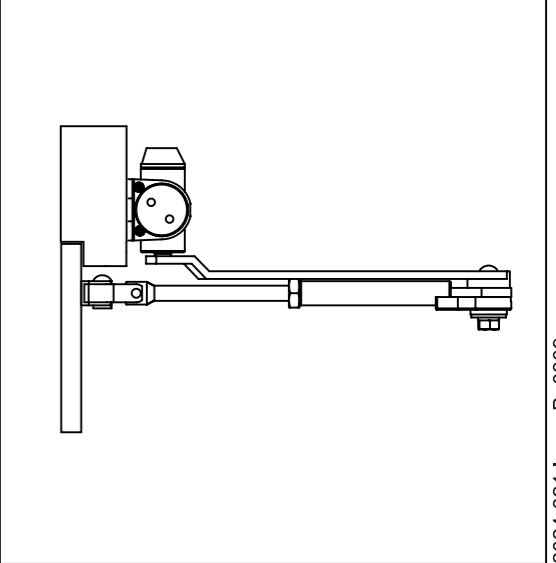

info.nz@assaabloy.com
assaabloy.co.nz

EN	DOOR WIDTH (mm)	DOOR WEIGHT (kg)
2	<850	<40
3	<950	<60
4	<1100	<80

ASSA ABLOY

2024 SERIES HOLD OPEN ARM INSTALLATION INSTRUCTIONS

**2024 SERIES
HOLD OPEN ARM
INSTALLATION INSTRUCTIONS**