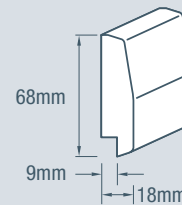

## Suitable for:

- Finishing dado height, 9mm Easycraft wall linings
- Covering decorative lining transitions and joins
- Linings installed onto frames or over an existing wall

## Product features:

- Manufactured from MDF
- Straight and true moulding rail
- Rebated to suit 9mm Easycraft panels

### Vogue.dado rebated Installed Cross Section

Profile	Length	Width	Product Code	Application	Features
Rebated	3600mm	68mm x 18mm	DRVOG68R	GP	PR

**Note:** All dimensions presented are nominal sizes subject to manufacturing variances.