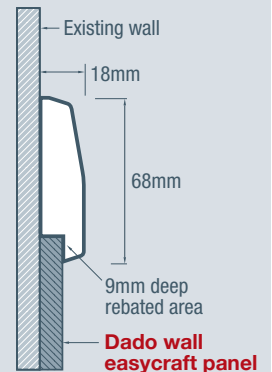

## Product features:

- Manufactured from MDF
- Straight and true moulding rail
- Rebated to suit 9mm Easycraft panels

## Profile Options

### Vogue.dado rebated Installed Cross Section

Profile	Length	Width	Product Code	Application	Features
Rebated	3600mm	68mm x 18mm	DRVOG68R	GP	PR

**Note:** All dimensions presented are nominal sizes subject to manufacturing variances.