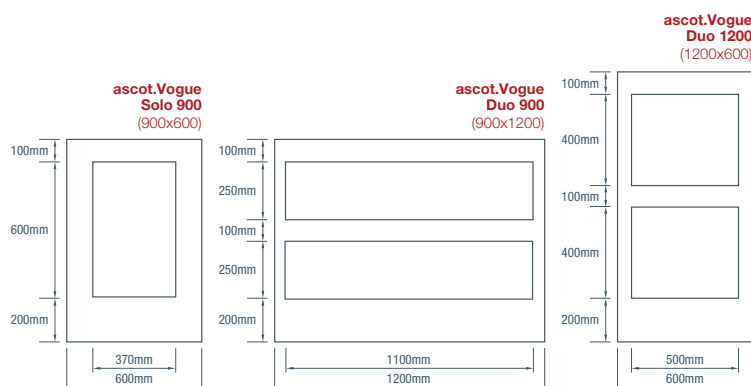

Ascot Panel Type	Thickness	Length	Width	Product Codes	Application	Features
Solo 900	9mm	900mm	600mm	ASVG 90x60	GP	PR EJ
Duo 900	9mm	900mm	1200mm	ASVG 90x120	GP	PR EJ
Duo 1200	9mm	1200mm	600mm	ASVG 120x60	GP	PR EJ

Note: All dimensions presented are nominal sizes subject to manufacturing variances.