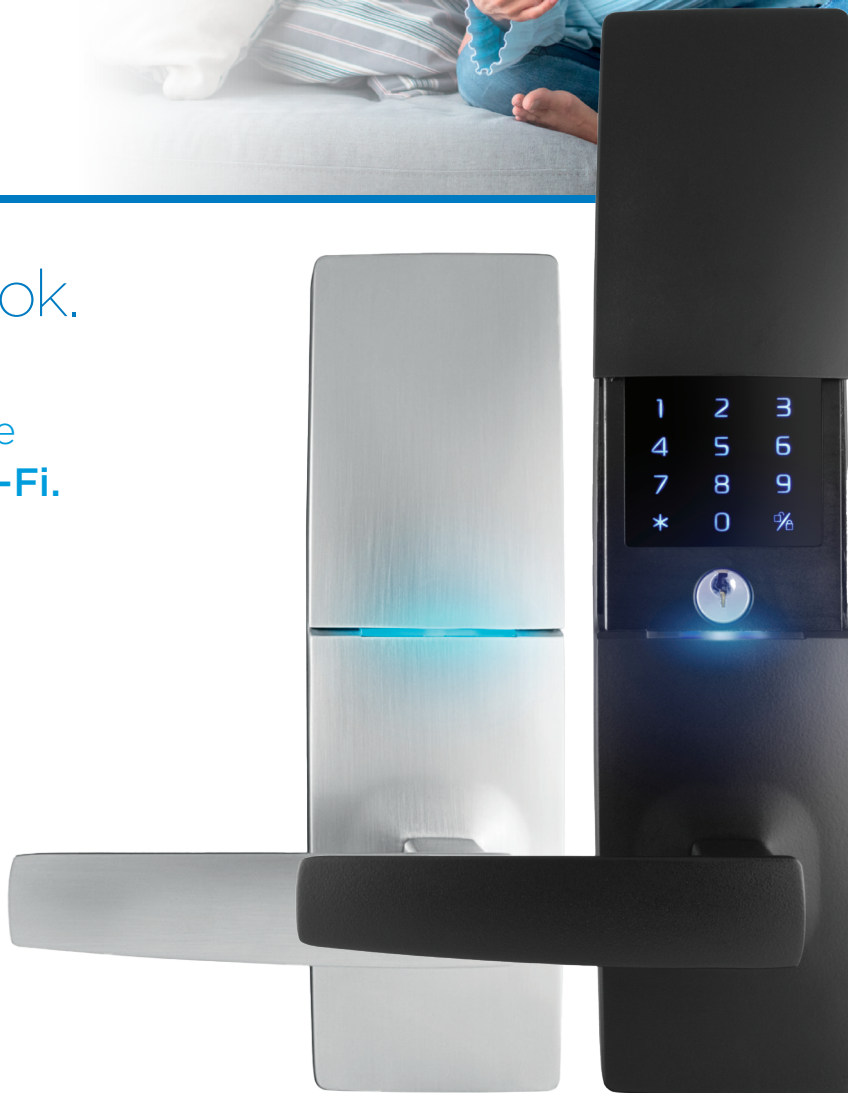

# NEW Gainsborough Freestyle Smart Wi-Fi Trilock

Smart lock. Smart look.

The understated elegance and exceptional functionality, of the Urban Trilock® **with built-in Wi-Fi.**

## FEATURES

-  Built-in Wi-Fi. Connects directly to Wi-Fi without an adapter/hub
-  Keyless Entry via keypad or app
-  3-in-1 Function (Passage/Privacy/Dead Lock)
-  Encrypted connection for advanced security
-  Remote access, lock, deadlock or unlock your door using the Gainsborough Freestyle app on your mobile device
-  Assign, invite and schedule up to 20 users

## Easy to install

The Freestyle Trilock® can retrofit existing mechanical Trilocks and many other standard knob and lever entrance sets. Scan the QR code and watch an easy to follow instruction video.