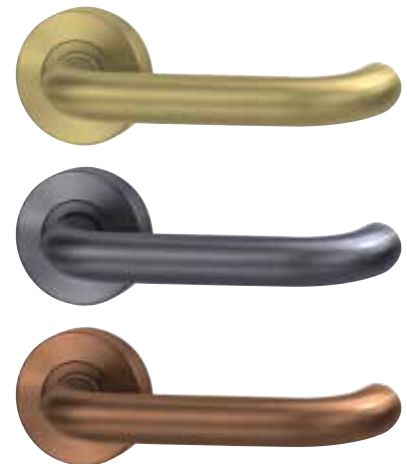

## Lever 2 - Privacy

**Part Number** VIV2/V2SBPVD  
VIV2/V2GMPVD  
VIV2/V2BZPVD

**Length** 140mm

**Projection** 60mm

Disabled Accessible  
AS1428.1 Compliant

## Lever 2 - Dummy

**Part Number** VIV3/V2SBPVD  
VIV3/V2GMPVD  
VIV3/V2BZPVD

**Length** 140mm

**Projection** 60mm

Disabled Accessible  
AS1428.1 Compliant