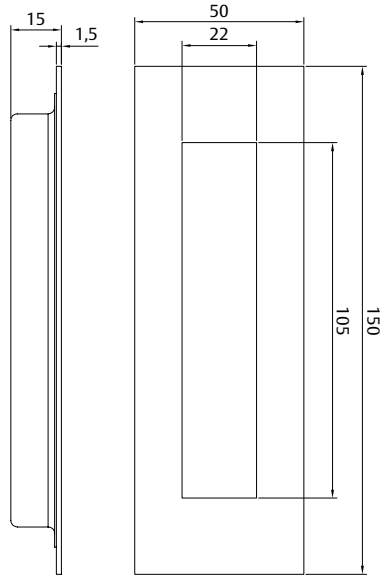

Vivid® Collection Sliding Door Flush Pull

Flush Pulls

Part Number	Finish
VIVFP2-150SBPVD	PVD Satin Brass
VIVFP2-150GMPVD	PVD Satin Gun Metal
VIVFP2-150BZPVD	PVD Satin Bronze

Trade packed with fixing screws.