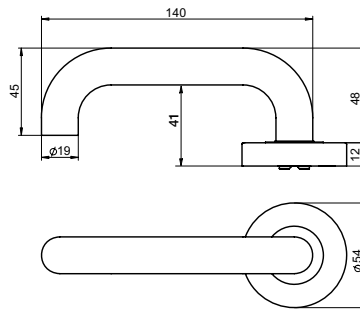

## Lever 2 - Privacy

**Part Number** VIV2/V2SBPVD  
VIV2/V2GMPVD  
VIV2/V2BZPVD

**Length** 140mm

**Projection** 60mm

Disabled Accessible  
AS1428.1 Compliant