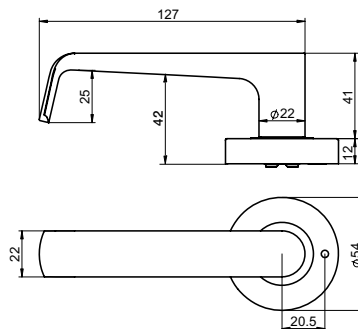

## Product Details

<b>Rose Dimensions</b>	54mm diameter x 12mm
<b>Materials</b>	All visible surfaces 304 stainless steel with durable PVD surface treatment.
<b>Latches</b>	Passage sets are available with a 60mm backset tubular latch. Privacy sets are supplied with a 60mm backset privacy latch which includes a privacy pin for the inside of the door and an external emergency release function. The latch is automatically released when the internal handle is operated and is easily adapted for both open in and open out applications. All latches are supplied with industry standard "T" strikes box.
<b>Door Thickness</b>	32-45mm hinged door for Privacy set 32-45mm hinged door for Passage set
<b>Finishes</b>	PVD Satin Brass ( <b>SB</b> ), PVD Satin Gun Metal ( <b>GM</b> ), PVD Satin Bronze ( <b>BZ</b> )

## Lever 1 - Passage

**Part Number** VIV1/V1SBPVD  
VIV1/V1GMPVD  
VIV1/V1BZPVD

**Length** 127mm

**Projection** 53mm

Disabled Accessible  
AS1428.1 Compliant

## Lever 1 - Privacy

**Part Number** VIV2/V1SBPVD  
VIV2/V1GMPVD  
VIV2/V1BZPVD

**Length** 127mm

**Projection** 53mm

Disabled Accessible  
AS1428.1 Compliant

## Lever 1 - Dummy

**Part Number** VIV3/V1BZPVD  
VIV3/V1GMPVD  
VIV3/V1SBPVD

**Length** 127mm

**Projection** 53mm

Disabled Accessible  
AS1428.1 Compliant