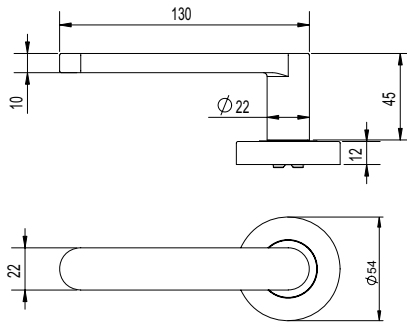

## Lever 3 - Passage

**Part Number** VIV1/V3SBPVD  
VIV1/V3GMPVD  
VIV1/V3BZPVD

**Length** 130mm

**Projection** 57mm

## Lever 3 - Privacy

**Part Number** VIV2/V3SBPVD  
VIV2/V3GMPVD  
VIV2/V3BZPVD

**Length** 130mm

**Projection** 57mm