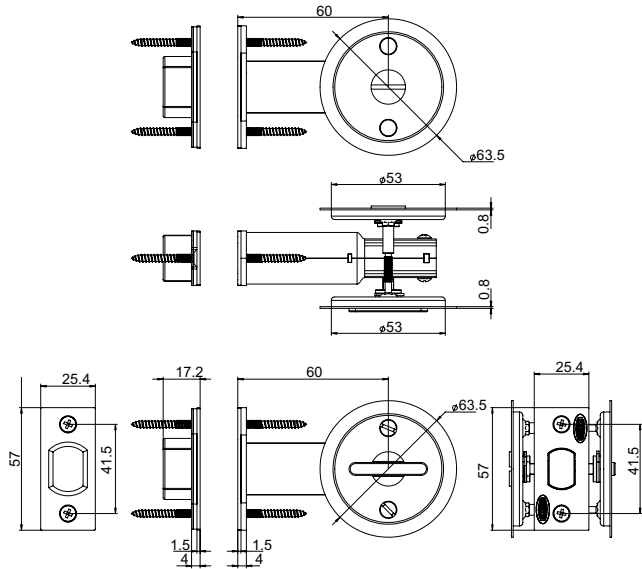

Vivid® Collection Privacy Cavity Door Sliders