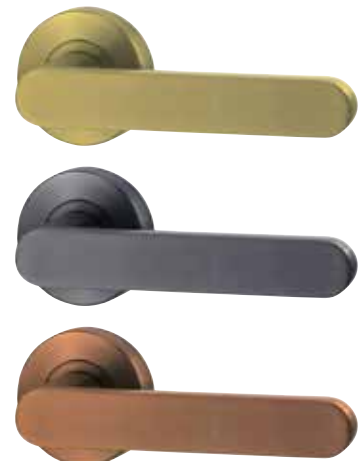

Lever 3 - Dummy

Part Number VIV3/V3SBPVD
VIV3/V3GMPVD
VIV3/V3BZPVD

Length 130mm

Projection 57mm