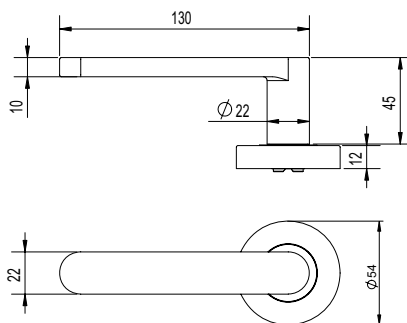

## Lever 3 - Passage

**Part Number** VIV1/V3SBPVD  
VIV1/V3GMPVD  
VIV1/V3BZPVD

**Length** 130mm

**Projection** 57mm

## Lever 3 - Privacy

**Part Number** VIV2/V3SBPVD  
VIV2/V3GMPVD  
VIV2/V3BZPVD

**Length** 130mm

**Projection** 57mm

## Lever 3 - Dummy

**Part Number** VIV3/V3SBPVD  
VIV3/V3GMPVD  
VIV3/V3BZPVD

**Length** 130mm

**Projection** 57mm