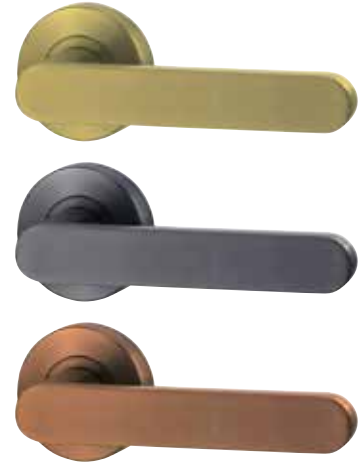

Vivid® Collection Internal Door Leversets

Lever 3 - Passage

Part Number VIV1/V3SBPVD
VIV1/V3GMPVD
VIV1/V3BZPVD

Length 130mm

Projection 57mm