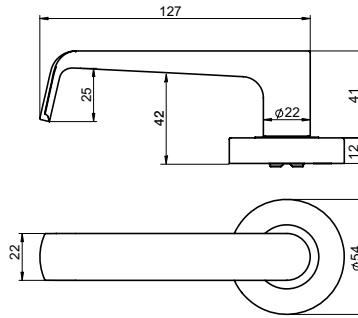

## Product Details

<b>Rose Dimensions</b>	54mm diameter x 12mm
<b>Materials</b>	All visible surfaces 304 stainless steel with durable PVD surface treatment.
<b>Latches</b>	Passage sets are available with a 60mm backset tubular latch. Privacy sets are supplied with a 60mm backset privacy latch which includes a privacy pin for the inside of the door and an external emergency release function. The latch is automatically released when the internal handle is operated and is easily adapted for both open in and open out applications. All latches are supplied with industry standard "T" strikes box.
<b>Door Thickness</b>	32-45mm hinged door for Privacy set 32-45mm hinged door for Passage set
<b>Finishes</b>	PVD Satin Brass ( <b>SB</b> ), PVD Satin Gun Metal ( <b>GM</b> ), PVD Satin Bronze ( <b>BZ</b> )

## Lever 1 - Passage

**Part Number** VIV1/V1SBPVD  
VIV1/V1GMPVD  
VIV1/V1BZPVD

**Length** 127mm

**Projection** 53mm

Disabled Accessible  
AS1428.1 Compliant

## Lever 1 - Privacy

**Part Number** VIV2/V1SBPVD  
VIV2/V1GMPVD  
VIV2/V1BZPVD

**Length** 127mm

**Projection** 53mm

Disabled Accessible  
AS1428.1 Compliant