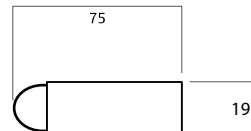

Fixing

Mounting screw included