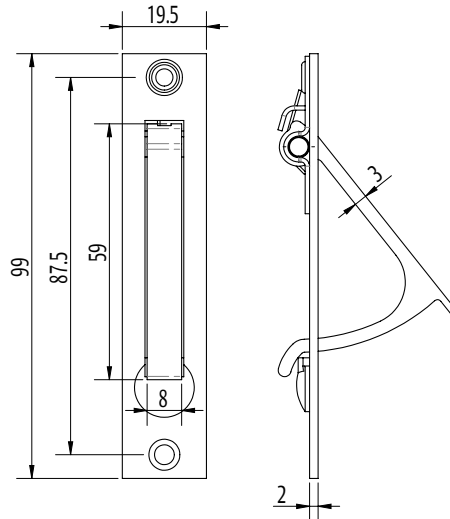

Vivid® Collection Cavity Sliding Door Edge Pulls

Edge Pull

Part Number	Finish
VIVEP2/SBPVD	PVD Satin Brass
VIVEP2/GMPVD	PVD Satin Gun Metal
VIVEP2/BZPVD	PVD Satin Bronze

Trade packed with fixing screws.