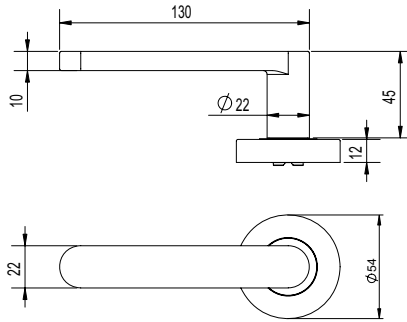

Vivid® Collection Internal Door Leversets

Lever 3 - Passage

Part Number VIV1/V3SBPVD
VIV1/V3GMPVD
VIV1/V3BZPVD

Length 130mm

Projection 57mm