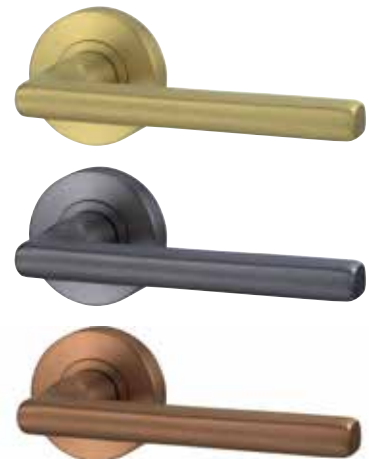

Lever 4 - Dummy

Part Number
VIV3/V4SBPVD
VIV3/V4GMPVD
VIV3/V4BZPVD

Length 130mm

Projection 53mm