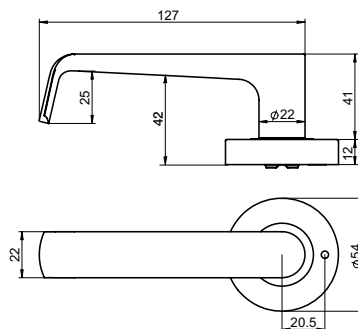

## Product Details

<b>Rose Dimensions</b>	54mm diameter x 12mm
<b>Materials</b>	All visible surfaces 304 stainless steel with durable PVD surface treatment.
<b>Latches</b>	Passage sets are available with a 60mm backset tubular latch. Privacy sets are supplied with a 60mm backset privacy latch which includes a privacy pin for the inside of the door and an external emergency release function. The latch is automatically released when the internal handle is operated and is easily adapted for both open in and open out applications. All latches are supplied with industry standard "T" strikes box.
<b>Door Thickness</b>	32-45mm hinged door for Privacy set 32-45mm hinged door for Passage set
<b>Finishes</b>	PVD Satin Brass ( <b>SB</b> ), PVD Satin Gun Metal ( <b>GM</b> ), PVD Satin Bronze ( <b>BZ</b> )

## Lever 1 - Privacy

**Part Number** VIV2/V1SBPVD  
VIV2/V1GMPVD  
VIV2/V1BZPVD

**Length** 127mm

**Projection** 53mm

Disabled Accessible  
AS1428.1 Compliant

## Lever 1 - Dummy

**Part Number** VIV3/V1BZPVD  
VIV3/V1GMPVD  
VIV3/V1SBPVD

**Length** 127mm

**Projection** 53mm

Disabled Accessible  
AS1428.1 Compliant