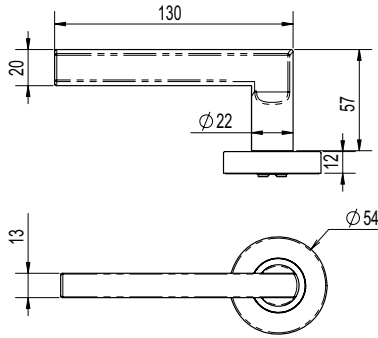

Vivid® Collection Internal Door Leversets

Lever 4 - Passage

Part Number
VIV1/V4SBPVD
VIV1/V4GMPVD
VIV1/V4BZPVD

Length 130mm

Projection 53mm