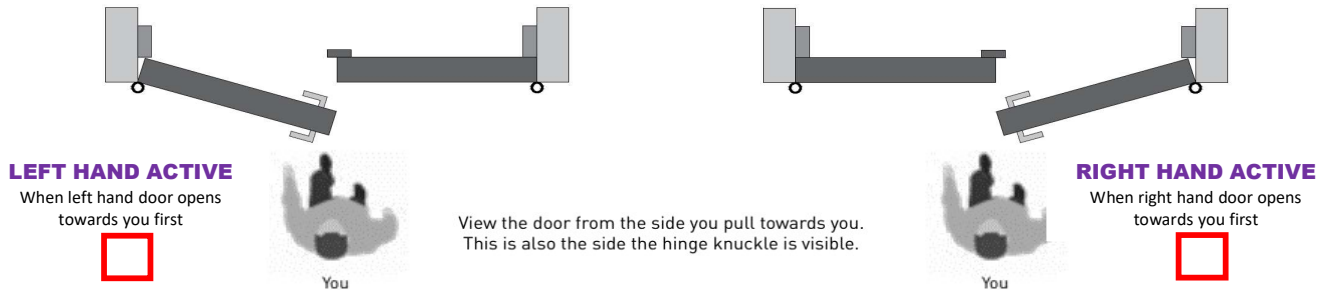

DOUBLE DOOR MANHATTAN & ATTICA CHECKLIST

COMPANY NAME:	DATE:
CUSTOMER NAME:	PHONE:
PURCHASE ORDER:	SALES PERSON:
MANHATTAN DOORS	

Door Design Selected: _____ Location: _____

Glass: ☐ CLEAR ☐ TRANSLUCENT

STANDARD DOOR SIZES			
DOOR HEIGHT	☐ 2040 ☐ 2340	DOOR WIDTH	☐ 520 ☐ 620 ☐ 720 ☐ 770 ☐ SPECIAL _____ mm wide
	☐ SPECIAL _____ mm high		☐ 820 ☐ 870 ☐ 920

DOOR ARRANGEMENT *Indicate if Left Hand Active or Right Hand Active required (TICK A BOX)*

HINGE TYPE ☐ Attica Concealed Hinge ☐ Radius Butt Hinge

INTERNAL PRE-HUNG & VALUE ADDS Note: Lock Kits and Concealed Hinges are not included, order separately			
ADD TO ACTIVE	☐ ROUT ONLY - All Attica Lock Configs ☐ ROUT ONLY - Attica Concealed Hinge ☐ ROUT & FIT - Radius Hinge Half (3H)	ADD TO JAMB	☐ ROUT ONLY - Attica Concealed ☐ ROUT & FIT HINGE - Radius
ADD TO DUMMY	☐ ROUT ONLY - Attica Concealed Hinge ☐ ROUT & FIT - Radius Hinge Half (3H)	SUPPLY LOOSE	☐ Manhattan Slab Mushroom Stop ☐ Corinthian Mushroom Stop ☐ Gainsborough 150mm Flush Bolt

Note: Height of Hardware is 1020mm from bottom of door to centre of lever handle, when door is 2040/2340mm high

ATTICA HARDWARE KITS Note: Hinged Doors require value-add routing on doors & jambs

FINISH **Matt Black** <input style="width: 20px; height: 20px; border: 1px solid red;" type="checkbox"/> OR **Satin Silver** <input style="width: 20px; height: 20px; border: 1px solid red;" type="checkbox"/>

HINGED ACTIVE	☐ Passage Set - Square ☐ Privacy Set - Square ☐ Keylock Set - Square	HINGED DUMMY	☐ Roller Set & 600mm Pull Handle - Square ☐ Roller Set Only ☐ Concealed Hinge Set

JAMB SET Note: QLD Options ONLY (TICK A BOX)

		88mm	92mm	98mm	112mm	122mm	DEPTH
2110 HIGH x 19	Primed MDF			n/a		n/a	
	Primed Pine						
2410 HIGH x 19	Primed MDF			n/a		n/a	
	Primed Pine						

I _____ (insert customer name) understand and accept that it is my responsibility to ensure that all information contained on this checklist has been checked and confirmed.

Customer Signature: _____ Date: _____