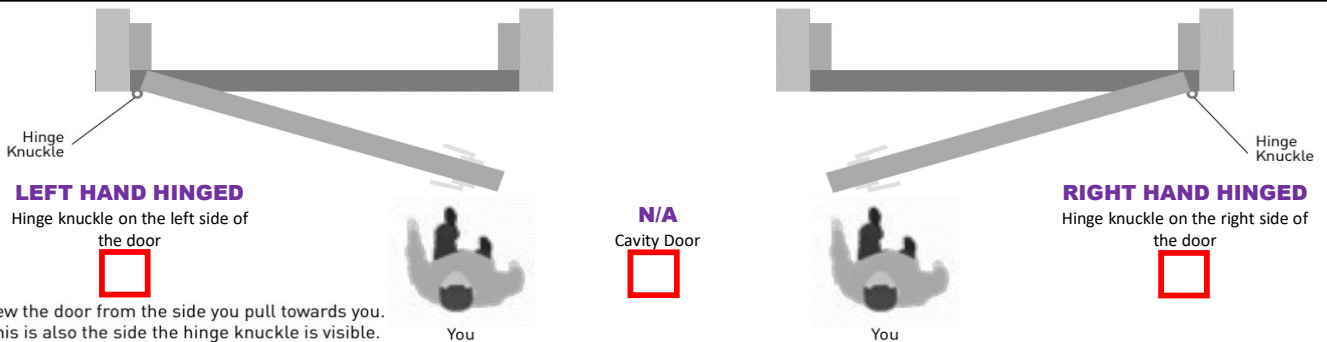

Door Design Selected: _____ Location: _____

Glass: CLEAR TRANSLUCENT

| STANDARD DOOR SIZES | | | | |
|---------------------|-----------------------|-------------------|-----------------------|-----|
| DOOR HEIGHT | 2040 | DOOR WIDTH | 520 | 820 |
| | 2340 | | 620 | 870 |
| | 2150 x 1000 (FofW) | | 720 | 920 |
| | 2450 x 1000 (FofW) | | 770 | |
| | SPECIAL _____ mm high | | SPECIAL _____ mm wide | |

SINGLE DOOR HANDING Indicate if Left Hand or Right Hand required (TICK A BOX)

HINGE TYPE Attica Concealed Hinge Radius Butt Hinge

INTERNAL PRE-HUNG & VALUE ADDS Note: Lock Kits and Concealed Hinges are not included, order separately