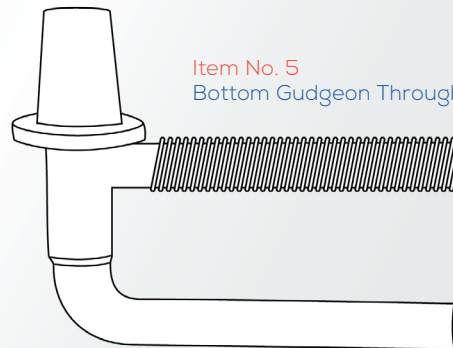

## Hook Latch and Hinge Set #9

SKU: MWFGSETHL09H  
Barcode: 9315532052771

Item No. 7

Farm Gate Latch Set - Hook Type, Screw In

Item No. 5  
Bottom Gudgeon Through Post 300mm x 16mm

Item No. 2  
Top Strap Through Post  
300mm x 16mm

## Ring Latch and Hinge Set #9

SKU: MWFGSETHL09R  
Barcode: 9315532052764

Item No. 1

Farm Gate Latch Set - Ring Type, Screw In

Item No. 5  
Bottom Gudgeon Through Post 300mm x 16mm

Item No. 2  
Top Strap Through Post  
300mm x 16mm