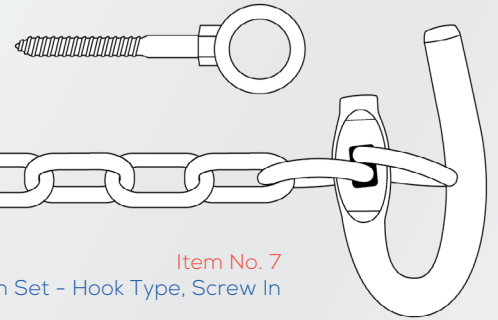

## Hook Latch and Hinge Set #2

SKU: MWFGSETHL02H  
Barcode: 9315532052733

Item No. 7  
Farm Gate Latch Set - Hook Type, Screw In

Item No. 4  
Top Strap Hinge Assembly, Screw On - Suits 25Nb

Item No. 3  
Bottom Gudgeon, Screw In - Suits 25Nb

## Ring Latch and Hinge Set #2

SKU: MWFGSETHL02R  
Barcode: 9315532052726

Item No. 1  
Farm Gate Latch Set - Ring Type, Screw In

Item No. 4  
Top Strap Hinge Assembly, Screw On - Suits 25Nb

Item No. 3  
Bottom Gudgeon, Screw In - Suits 25Nb

## Hook Latch and Hinge Set #4

SKU: MWFGSETHL04H  
Barcode: 9315532052757

Item No. 7

Farm Gate Latch Set - Hook Type, Screw In

Item No. 8

Bottom Gudgeon Through Post 400mm x 16mm

Item No. 9

Top Strap Through Post 400mm x 16mm