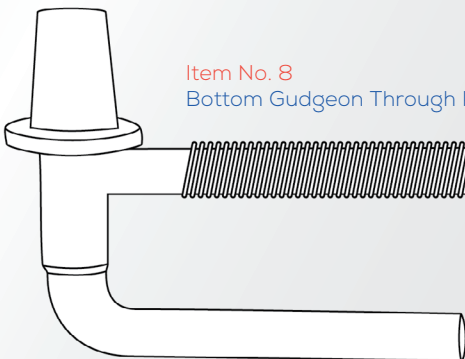

## Hook Latch and Hinge Set #4

SKU: MWFGSETHL04H  
Barcode: 9315532052757

Item No. 7

Farm Gate Latch Set - Hook Type, Screw In

Item No. 8

Bottom Gudgeon Through Post 400mm x 16mm

Item No. 9

Top Strap Through Post 400mm x 16mm

## Ring Latch and Hinge Set #4

SKU: MWFGSETHL04R  
Barcode: 9315532052740

Item No. 1

Farm Gate Latch Set - Ring Type, Screw In

Item No. 8

Bottom Gudgeon Through Post 400mm x 16mm

Item No. 9

Top Strap Through Post 400mm x 16mm