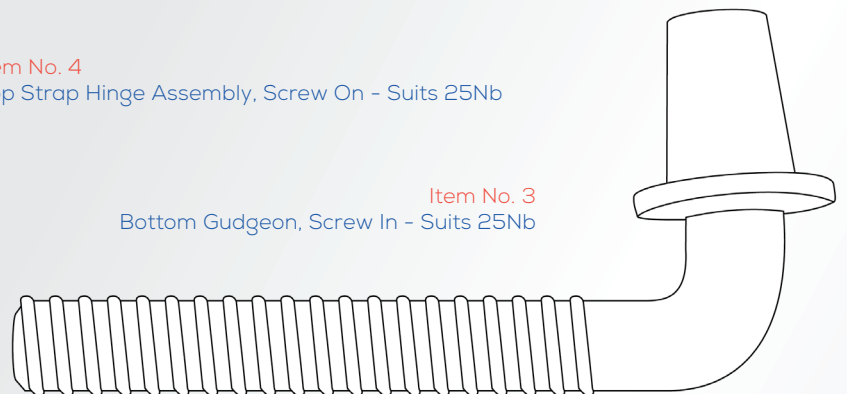

## Hook Latch and Hinge Set #2

SKU: MWFGSETHL02H  
Barcode: 9315532052733

Item No. 7  
Farm Gate Latch Set - Hook Type, Screw In

Item No. 4  
Top Strap Hinge Assembly, Screw On - Suits 25Nb

Item No. 3  
Bottom Gudgeon, Screw In - Suits 25Nb

## Ring Latch and Hinge Set #2

SKU: MWFGSETHL02R  
Barcode: 9315532052726

Item No. 1  
Farm Gate Latch Set - Ring Type, Screw In

Item No. 4  
Top Strap Hinge Assembly, Screw On - Suits 25Nb

Item No. 3  
Bottom Gudgeon, Screw In - Suits 25Nb