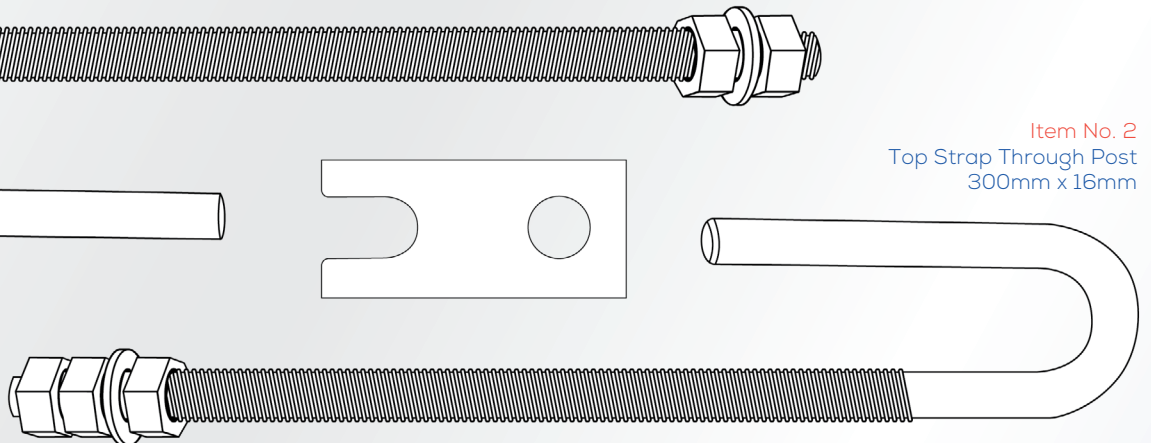

## Hook Latch and Hinge Set #9

SKU: MWFGSETHL09H  
Barcode: 9315532052771

Item No. 7

Farm Gate Latch Set - Hook Type, Screw In

Item No. 5  
Bottom Gudgeon Through Post 300mm x 16mm

Item No. 2  
Top Strap Through Post  
300mm x 16mm

## Ring Latch and Hinge Set #9

SKU: MWFGSETHL09R  
Barcode: 9315532052764

Item No. 1

Farm Gate Latch Set - Ring Type, Screw In

Item No. 5  
Bottom Gudgeon Through Post 300mm x 16mm

Item No. 2  
Top Strap Through Post  
300mm x 16mm