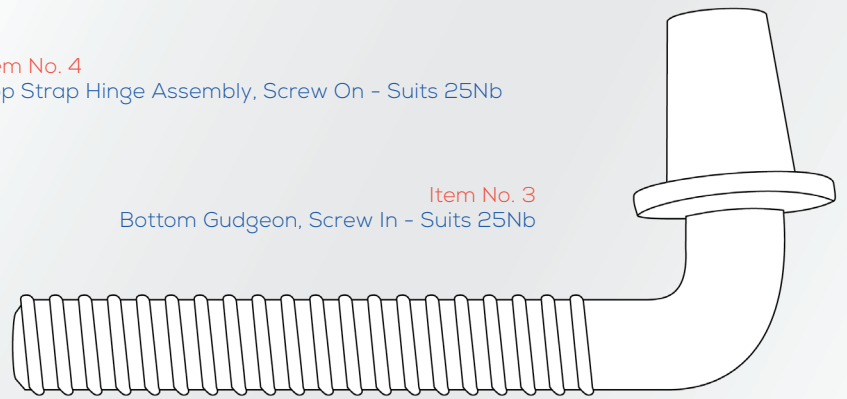

## Hook Latch and Hinge Set #2

SKU: MWFGSETHL02H  
Barcode: 9315532052733

Item No. 7  
Farm Gate Latch Set - Hook Type, Screw In

Item No. 4  
Top Strap Hinge Assembly, Screw On - Suits 25Nb

Item No. 3  
Bottom Gudgeon, Screw In - Suits 25Nb

## Ring Latch and Hinge Set #2

SKU: MWFGSETHL02R  
Barcode: 9315532052726

Item No. 1  
Farm Gate Latch Set - Ring Type, Screw In

Item No. 4  
Top Strap Hinge Assembly, Screw On - Suits 25Nb

Item No. 3  
Bottom Gudgeon, Screw In - Suits 25Nb