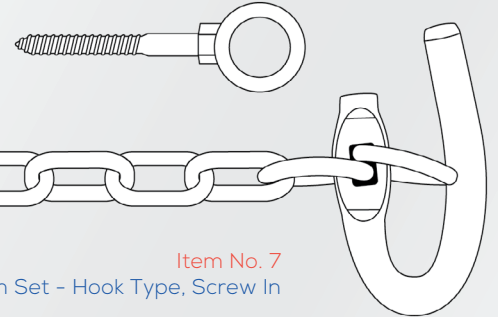

## Hook Latch and Hinge Set #9

SKU: MWFGSETHL09H  
Barcode: 9315532052771

Item No. 7

Farm Gate Latch Set - Hook Type, Screw In

Item No. 5  
Bottom Gudgeon Through Post 300mm x 16mm

Item No. 2  
Top Strap Through Post  
300mm x 16mm

## Ring Latch and Hinge Set #9

SKU: MWFGSETHL09R  
Barcode: 9315532052764

Item No. 1

Farm Gate Latch Set - Ring Type, Screw In

Item No. 5  
Bottom Gudgeon Through Post 300mm x 16mm

Item No. 2  
Top Strap Through Post  
300mm x 16mm

## Hook Latch and Hinge Set #15

SKU: MWFGSETHL15H  
Barcode: 9315532052795

Item No. 7

Farm Gate Latch Set - Hook Type, Screw In

Item No. 4  
Top Strap Hinge Assembly, Screw On - Suits 25Nb

Item No. 6  
Bottom Gudgeon, Screw On - Suits 25Nb