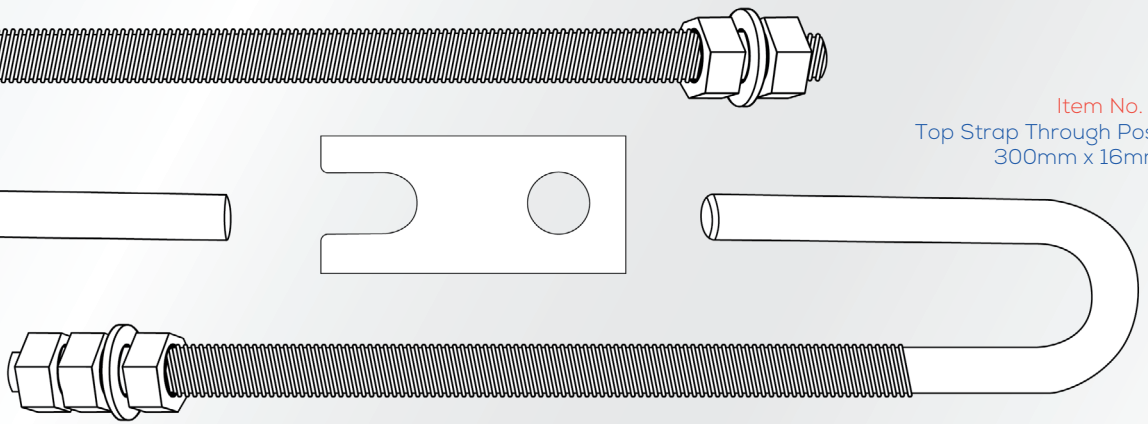

## Ring Latch and Hinge Set #4

SKU: MWFGSETHL04R  
Barcode: 9315532052740

Item No. 1

Farm Gate Latch Set - Ring Type, Screw In

Item No. 8

Bottom Gudgeon Through Post 400mm x 16mm

Item No. 9

Top Strap Through Post 400mm x 16mm

## Hook Latch and Hinge Set #9

SKU: MWFGSETHL09H  
Barcode: 9315532052771

Item No. 7

Farm Gate Latch Set - Hook Type, Screw In

Item No. 5  
Bottom Gudgeon Through Post 300mm x 16mm

Item No. 2  
Top Strap Through Post  
300mm x 16mm

## Ring Latch and Hinge Set #9

SKU: MWFGSETHL09R  
Barcode: 9315532052764

Item No. 1

Farm Gate Latch Set - Ring Type, Screw In

Item No. 5  
Bottom Gudgeon Through Post 300mm x 16mm

Item No. 2  
Top Strap Through Post  
300mm x 16mm