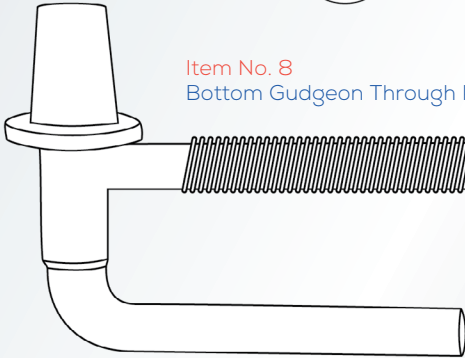

## Hook Latch and Hinge Set #4

SKU: MWFGSETHL04H  
Barcode: 9315532052757

Item No. 7

Farm Gate Latch Set - Hook Type, Screw In

Item No. 8

Bottom Gudgeon Through Post 400mm x 16mm

Item No. 9

Top Strap Through Post 400mm x 16mm

## Ring Latch and Hinge Set #4

SKU: MWFGSETHL04R  
Barcode: 9315532052740

Item No. 1

Farm Gate Latch Set - Ring Type, Screw In

Item No. 8

Bottom Gudgeon Through Post 400mm x 16mm

Item No. 9

Top Strap Through Post 400mm x 16mm