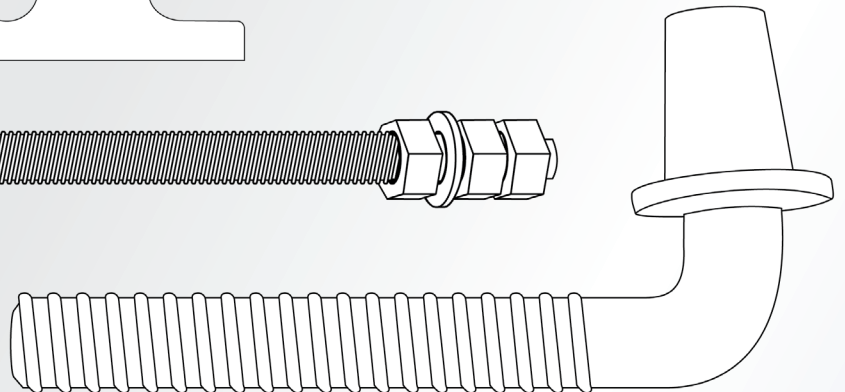

SKU: MWFGSETHL01R  
Barcode: 9315532052719

Item No. 1 Farm Gate Latch Set - Ring Type, Screw In

Item No. 2 Top Strap Through Post 300mm x 16mm

Item No. 3 Bottom Gudgeon, Screw In - Suits 25Nb

# Farm Gate Fittings - Sets

## Hook Latch and Hinge Set #2

SKU: MWFGSETHL02H  
Barcode: 9315532052733

Item No. 7  
Farm Gate Latch Set - Hook Type, Screw In

Item No. 4  
Top Strap Hinge Assembly, Screw On - Suits 25Nb

Item No. 3  
Bottom Gudgeon, Screw In - Suits 25Nb