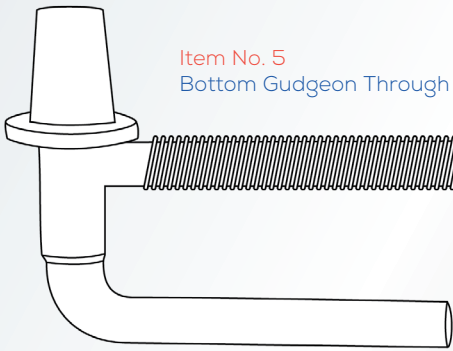

## Hook Latch and Hinge Set #9

SKU: MWFGSETHL09H  
Barcode: 9315532052771

Item No. 7

Farm Gate Latch Set - Hook Type, Screw In

Item No. 5  
Bottom Gudgeon Through Post 300mm x 16mm

Item No. 2  
Top Strap Through Post  
300mm x 16mm

## Ring Latch and Hinge Set #9

SKU: MWFGSETHL09R  
Barcode: 9315532052764

Item No. 1

Farm Gate Latch Set - Ring Type, Screw In

Item No. 5  
Bottom Gudgeon Through Post 300mm x 16mm

Item No. 2  
Top Strap Through Post  
300mm x 16mm