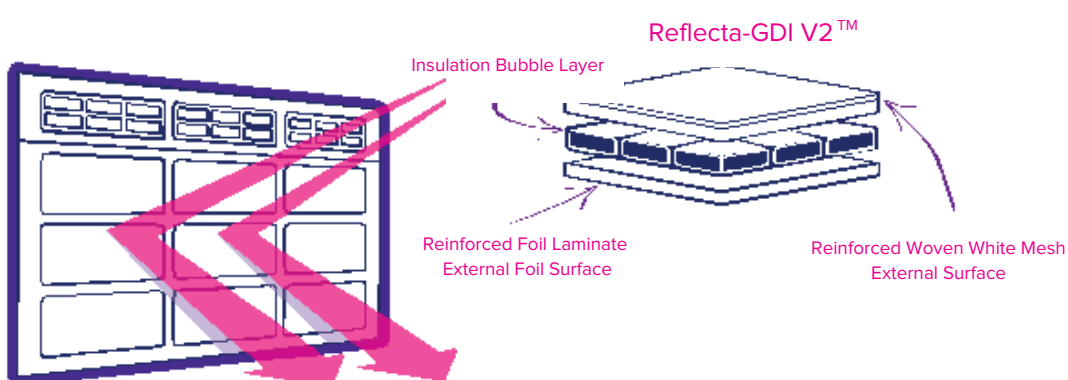

Reflecta-GDI V2™

GARAGE DOOR INSULATION

Reflecta-GDI V2™ is a highly effective garage door insulation.

The highly reflective garage door insulation is made up of one layer of extra pure aluminium foil, reflecting 97% of radiant heat and one layer of woven white mesh for durability and aesthetics. Each of these two layers are heat laminated to a tough layer of polyethylene sandwiching air pockets for thermal insulation.

The lightweight yet tough construction of Reflecta-GDI V2™ ensures hassle-free DIY installation which is both cost effective and durable.

Reflecta-GDI V2™ is a Clean and Green Product. Please see product packaging for installation instructions.