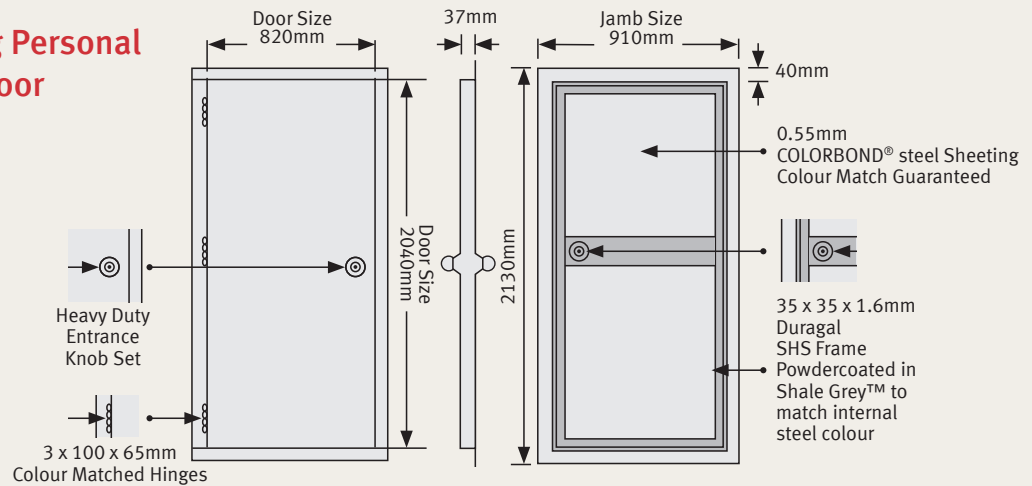

Specifications

- Taurean® Door Systems standard offer is a single skin metal clad door:
  2040mm high x 820mm wide x 37mm thick and
  2040mm high x 920mm wide x 37mm thick
- Metal cladding is 0.55mm thick COLORBOND® steel
- Outward swing is standard
- Heavy duty Knob/Knob Lockset as standard (with Pre-Hung Door only), Lever/Knob available upon request
- Chrome cabin hook supplied as standard (with Pre-Hung Door only)
- Pre-Hung version comes with three, 100 x 65 x 2mm high quality colour matched hinges

Pre-Hung Personal Access Door