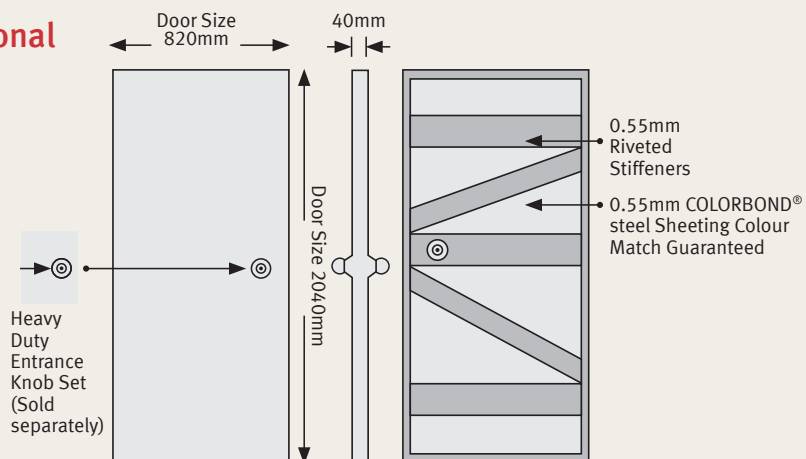

Standard Personal Access Door