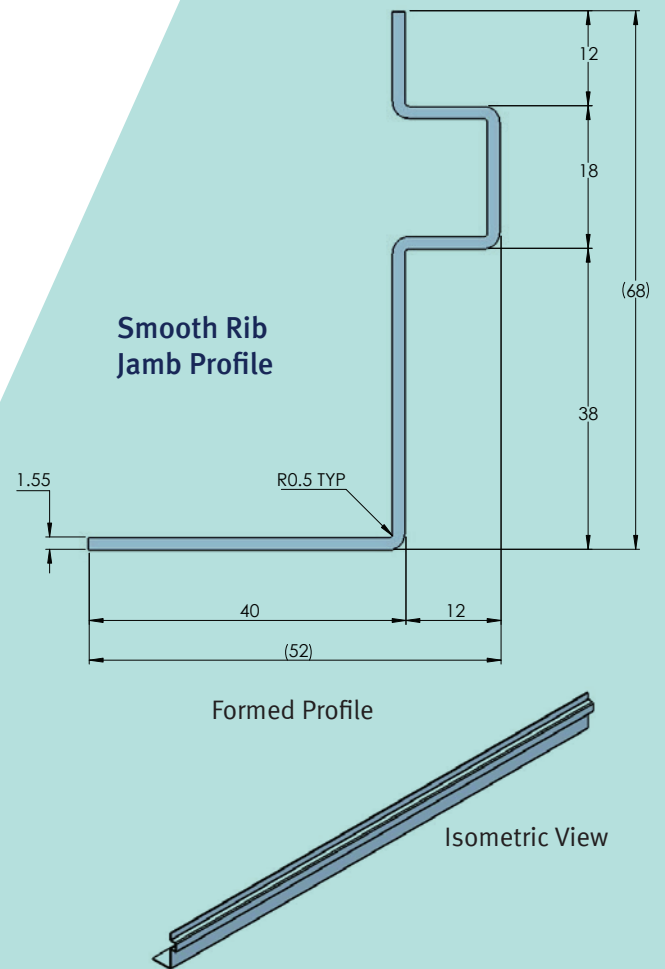

Our end-to-end service means we've got you covered at every stage of the manufacturing and delivery process.

Flexible solutions for self storage applications

Specifications

- Taurean® Door Systems standard offer is a single skin metal clad door:
2040mm high x 820mm wide x 37mm thick and
2040mm high x 920mm wide x 37mm thick
- Metal cladding is 0.55mm thick COLORBOND® steel
- Outward swing is standard
- Heavy duty Knob/Knob Lockset as standard (with Pre-Hung Door only), Lever/Knob available upon request
- Chrome cabin hook supplied as standard (with Pre-Hung Door only)
- Pre-Hung version comes with three, 100 x 65 x 2mm high quality colour matched hinges