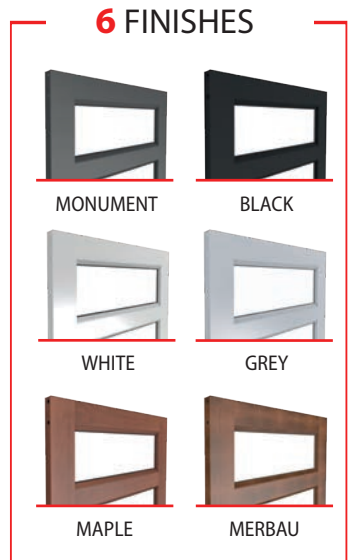

NEW ELITE VJ ALUMINIUM RANGE

EXPERIENCE THE COASTAL CHARM

Introducing the Elite VJ – a sleek and durable range of aluminium doors designed to bring the timeless elegance of the Hamptons look to your home. With clean shadow lines and classic coastal charm, these doors are built to withstand even the harshest Australian conditions. Elevate your home with the Elite VJ and experience luxury, durability, and beauty like never before.

NEW ELITE VJ ALUMINIUM RANGE

ELITE ALUMINIUM DOORS
ELITE WITH VJ PANEL

ELITE ALUMINIUM DOORS
ELITE WITH VJ PANEL (GLAZED)

FOR MORE INFORMATION [✉ nswinfo@humecommercialdoors.com.au](mailto:nswinfo@humecommercialdoors.com.au)