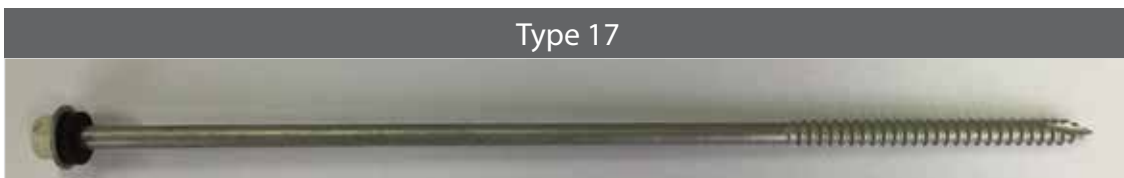

Steel / Aluminium Fix

Type 17

Stitching Screw

Rivet

Recommended Fixings *(Check roof pitch to ensure screw length is adequate)*

Roof Profile	Fixing Point	Screw Type	Roof Profile	Fixing Point	Screw Type
Spacemaker 50mm	Steel / Alum. Timber	125mm Metal 150mm T17	Corrolink 85mm	Steel / Alum. Timber	125mm Metal 150mm T17
Spacemaker 75mm	Steel / Alum. Timber	150mm Metal 175mm T17	Corrolink 115mm	Steel / Alum. Timber	150mm Metal 175mm T17
Spacemaker 100mm	Steel / Alum. Timber	175mm Metal 200mm T17	Corrolink 150mm	Steel / Alum. Timber	205mm Metal 200mm T17
Spacemaker 125mm	Steel / Alum. Timber	205mm Metal 225mm T17	Corrolink 200mm	Steel / Alum. Timber	230mm Metal 250mm T17
Spacemaker 150mm	Steel / Alum. Timber	230mm Metal 250mm T17	Double Corrolink - S 75mm	Steel / Alum. Timber	110mm Metal 125mm T17
Versalink 50mm	Steel / Alum. Timber	110mm Metal 125mm T17	Double Corrolink - S 100mm	Steel / Alum. Timber	150mm Metal 150mm T17
Versalink 75mm	Steel / Alum. Timber	150mm Metal 150mm T17	Double Corrolink - S 125mm	Steel / Alum. Timber	175mm Metal 175mm T17
Versalink 100mm	Steel / Alum. Timber	175mm Metal 175mm T17	Double Corrolink - S 150mm	Steel / Alum. Timber	175mm Metal 200mm T17
Versalink 125mm	Steel / Alum. Timber	205mm Metal 200mm T17	Double Corrolink 75mm	Steel / Alum. Timber	110mm Metal 125mm T17
Corrolink - S 50mm	Steel / Alum. Timber	110mm Metal 125mm T17	Double Corrolink 100mm	Steel / Alum. Timber	150mm Metal 150mm T17
Corrolink - S 75mm	Metal / Alum. Timber	125mm Metal 150mm T17	Double Corrolink 125mm	Steel / Alum. Timber	175mm Metal 175mm T17
Corrolink - S 100mm	Steel / Alum. Timber	150mm Metal 175mm T17	Double Corrolink 140mm	Steel / Alum. Timber	175mm Metal 200mm T17
Corrolink - S 125mm	Steel / Alum. Timber	175mm Metal 200mm T17	Multidek 100mm	Steel / Alum. Timber	150mm Metal 150mm T17
Corrolink - S 150mm	Steel / Alum. Timber	205mm Metal 225mm T17	Multidek 125mm	Steel / Alum. Timber	175mm Metal 175mm T17
Corrolink - S 180mm	Steel / Alum. Timber	230mm Metal 250mm T17	Multidek 140mm	Steel / Alum. Timber	175mm Metal 200mm T17