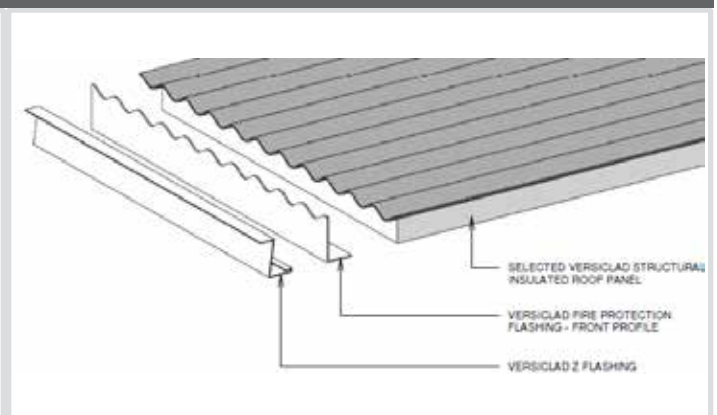

Gutter End Flashing: