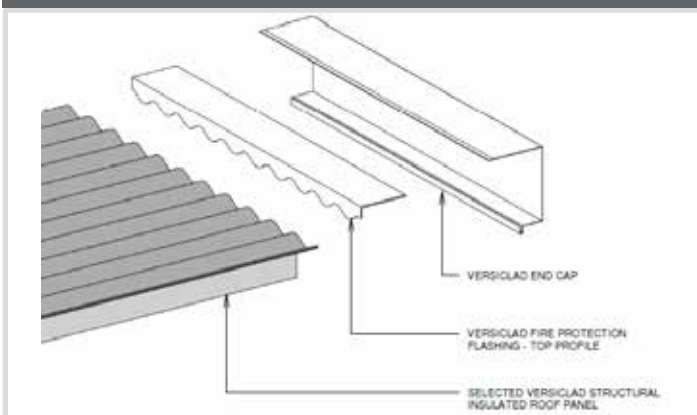

Roof Flashings		
	Type	Code
	Receiver Channel in 1mm - White (Maximum 8m)	RABC
	Top End Capping - Colour (Maximum 8m)	RAEC
	Side Barge Capping - Colour (Maximum 8m)	RABARGE
	Gutter 'Z' Fascia - Colour (Maximum 8m)	RAGZF
	Ridge Capping - Colour (Maximum 8m)	RARC
	Apron Flashing - Colour (Maximum 8m)	RAAF

Profiled Fire Flashings		
	Type	Code
	Roof End Fire Flashing - White (All Profiles - 765/1000mm Cover)	RAFE
	Small Gutter End Fire Flashing - White (All Profiles, 50mm - 115mm Thicknesses, 765/1000mm Cover)	RAFGS
	Large Gutter End Fire Flashing - White (All Profiles, 125mm - 200mm Thicknesses, 765/1000mm Cover)	RAFGL

Roof End Flashing: