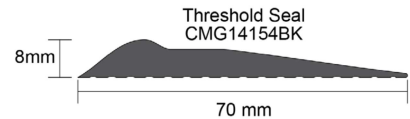

WEATHER SEALS

THRESHOLD SEAL

At 5.4m long, the Cowdroy garage door seals range easily covers a double garage and allows for greater flexibility during installation.

CMG14154BK

THRESHOLD SEAL

5400mm wide

- Enhances functionality of the garage door weather seal
- Suits Roller, Sectional, and Tilt-up garage doors
- Fixes directly to the garage floor
- Made with a Durable UV Protected PVC material
- Recommended for garage floors that don't have a weather step