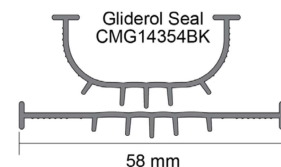

WEATHER SEALS

THRESHOLD SEAL

At 5.4m long, the Cowdroy garage door seals range easily covers a double garage and allows for greater flexibility during installation.

CMG14154BK

THRESHOLD SEAL

5400mm wide

- Enhances functionality of the garage door weather seal
- Suits Roller, Sectional, and Tilt-up garage doors
- Fixes directly to the garage floor
- Made with a Durable UV Protected PVC material
- Recommended for garage floors that don't have a weather step

Retail Code	Description	Size	Colour
CMG14154BK	CMG14 Garage Door Seal - Threshold Seal	5400 mm	Black

CMG14254BK

GARAGE DOOR WEATHER SEAL - B&D

5400mm wide

- Suits B&D Roller, Sectional, and Tilt-up garage doors
- Made with a Durable UV Protected PVC material
- Prevents against dust, draughts, debris, water and pests
- For superior protection, combine with the threshold floor seal

Retail Code	Description	Size	Colour
CMG14254BK	CMG14 Garage Door Seal - Weather Seal B&D	5400 mm	Black

CMG14354BK

GARAGE DOOR WEATHER SEAL - GLIDEROL

5400mm wide

- Suits Gliderol Roller, Sectional, and Tilt-up garage doors
- Made with a Durable UV Protected PVC material
- Prevents against dust, draughts, debris, water and pests
- For superior protection, combine with the threshold floor seal

Retail Code	Description	Size	Colour
CMG14354BK	CMG14 Garage Door Seal - Weather Seal Gliderol	5400 mm	Grey

CMG14454BK

GARAGE DOOR WEATHER SEAL - STEEL-LINE

5400mm wide

- Suits Steel-Line Roller, Sectional, and Tilt-up garage doors
- Made with a Durable UV Protected PVC material
- Prevents against dust, draughts, debris, water and pests
- For superior protection, combine with the threshold floor seal