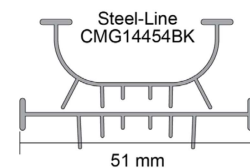

WEATHER SEALS

THRESHOLD SEAL

At 5.4m long, the Cowdroy garage door seals range easily covers a double garage and allows for greater flexibility during installation.

CMG14154BK

THRESHOLD SEAL

5400mm wide

- Enhances functionality of the garage door weather seal
- Suits Roller, Sectional, and Tilt-up garage doors
- Fixes directly to the garage floor
- Made with a Durable UV Protected PVC material
- Recommended for garage floors that don't have a weather step

Retail Code	Description	Size	Colour
CMG14354BK	CMG14 Garage Door Seal - Weather Seal Gliderol	5400 mm	Grey

CMG14454BK

GARAGE DOOR WEATHER SEAL - STEEL-LINE

5400mm wide

- Suits Steel-Line Roller, Sectional, and Tilt-up garage doors
- Made with a Durable UV Protected PVC material
- Prevents against dust, draughts, debris, water and pests
- For superior protection, combine with the threshold floor seal

Retail Code	Description	Size	Colour
CMG14454BK	CMG14 Garage Door Seal - Weather Seal Steel-Line	5400 mm	Charcoal

Cowdroy is an Australian company supplying industry leading products across residential and commercial properties.