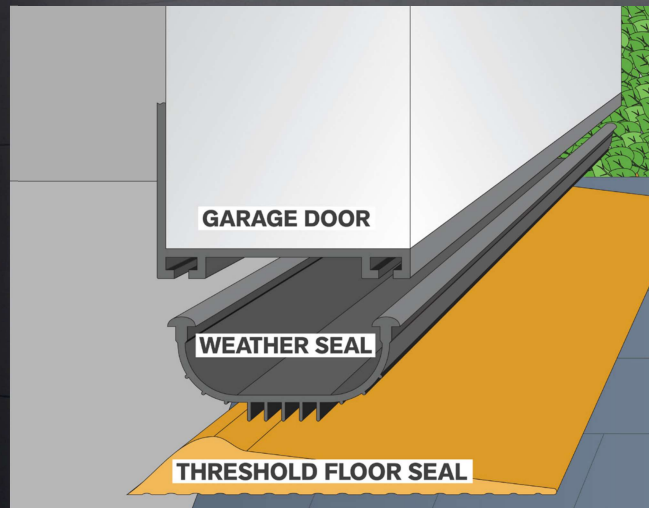

The removal and installation process is generally straightforward, involving sliding the old seal out of the carrier, cleaning the carrier and then sliding the replacement seal back into the carrier. Our replacement seal range may suit a number of door types, including Roller, Sectional, and Tilt-up doors.

WEATHER SEALS

THRESHOLD SEAL

At 5.4m long, the Cowdroy garage door seals range easily covers a double garage and allows for greater flexibility during installation.

CMG14154BK

THRESHOLD SEAL

5400mm wide

- Enhances functionality of the garage door weather seal
- Suits Roller, Sectional, and Tilt-up garage doors
- Fixes directly to the garage floor
- Made with a Durable UV Protected PVC material
- Recommended for garage floors that don't have a weather step