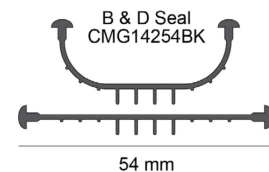

WEATHER SEALS

THRESHOLD SEAL

At 5.4m long, the Cowdroy garage door seals range easily covers a double garage and allows for greater flexibility during installation.

CMG14154BK

THRESHOLD SEAL

5400mm wide

- Enhances functionality of the garage door weather seal
- Suits Roller, Sectional, and Tilt-up garage doors
- Fixes directly to the garage floor
- Made with a Durable UV Protected PVC material
- Recommended for garage floors that don't have a weather step

Retail Code	Description	Size	Colour
CMG14154BK	CMG14 Garage Door Seal - Threshold Seal	5400 mm	Black

CMG14254BK

GARAGE DOOR WEATHER SEAL - B&D

5400mm wide

- Suits B&D Roller, Sectional, and Tilt-up garage doors
- Made with a Durable UV Protected PVC material
- Prevents against dust, draughts, debris, water and pests
- For superior protection, combine with the threshold floor seal

Retail Code	Description	Size	Colour
CMG14254BK	CMG14 Garage Door Seal - Weather Seal B&D	5400 mm	Black

CMG14354BK

GARAGE DOOR WEATHER SEAL - GLIDEROL

5400mm wide

- Suits Gliderol Roller, Sectional, and Tilt-up garage doors
- Made with a Durable UV Protected PVC material
- Prevents against dust, draughts, debris, water and pests
- For superior protection, combine with the threshold floor seal