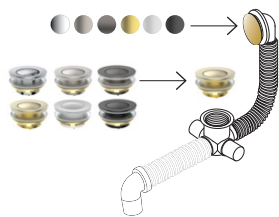

Bath Wastes + Overflow Kits – Summary

Options for overflow bath

Turn any non-overflow bath into an overflow bath with an overflow kit (with bath waste included).

Two FlexiWaste Overflow Kits are available:

- **PREMIUM OVERFLOW KIT** – This includes a premium colour Pop-out Bath Waste and colour Overflow Dome.
- **BASIC OVERFLOW KIT** – This includes a chrome Plug+Waste and chrome Overflow Dome.

PREMIUM FLEXIWASTE BATH OVERFLOW KIT

1. **FlexiWaste Bath Overflow Pop-out Kit PREMIUM**
2. includes premium Pop-out Bath Waste – colour options
   - includes Overflow Dome – colour options

Order code	
192235	FlexiWaste Bath OF Pop-out Kit, Brushed Nickel
192236	FlexiWaste Bath OF Pop-out Kit, Black Silk Matte
192237	FlexiWaste Bath OF Pop-out Kit, White Gloss
192238	FlexiWaste Bath OF Pop-out Kit, Gunmetal
192239	FlexiWaste Bath OF Pop-out Kit, Brushed Gold
192240	FlexiWaste Bath OF Pop-out Kit, Chrome

BASIC FLEXIWASTE BATH OVERFLOW KIT

1. **FlexiWaste Bath Overflow Kit BASIC**
2. includes Chrome Plug+Waste, white rubber plug
   - includes overflow dome – Chrome

Order code	
192180	FlexiWaste Bath OF Kit Basic – Chrome Plug+Waste