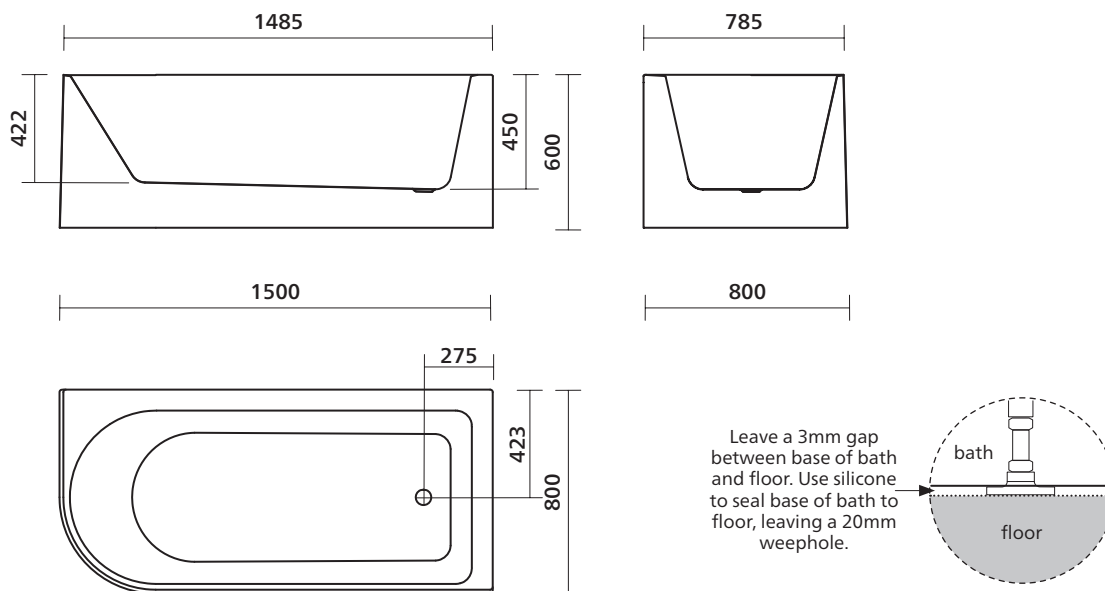

SEIMA

kitchen + laundry + bathroom ware

seima.com.au

Please note

- All measurements are in millimetres.
- Dimensions are nominal and subject to normal manufacturing variations.
- Fixing: Use silicone sealant. Do not use epoxy type adhesives.
- Specifications may vary without notice as part of our continuous improvement practices.
- Clean with a damp cloth. Do not use abrasive cleaners, liquids or pastes.