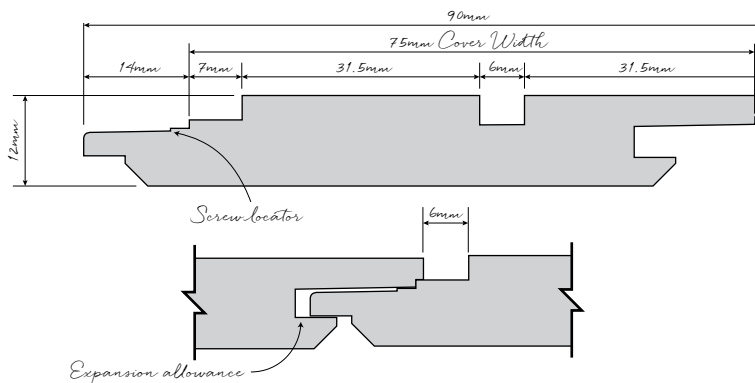

WOODLINE

contemporary timber lining **BY HURFORD'S**

WOODLINE

contemporary timber lining **BY HURFORD'S**

woodLINE brings a modern contemporary style to an interior or undercover patio space and can be installed vertically, horizontally or diagonally. The hidden tongue and groove joining system allows a quick and easy install with a line indicating where to nail. Not only does woodLINE look impressive, but it also provides a texture element in a selection of Australian hardwood timber species – Blackbutt, Brush Box, Grey Ironbark, Silvertop, Spotted Gum and Sydney Blue Gum.

woodLINE is reversible with a choice of profiles – Two Strip, Shadow Line or Open VJ. The profile Two Strip visually provides a multiple modern clean line option, with a one board installation. The popular Shadow Line profile presents with a sleek edged joint, making a stylish statement throughout a home. Open VJ profile is a classic design, delivering a traditional look in a contemporary home.

Diagram Drawings

Two Strip

* Available only in size 75 x 12mm

Shadow Line

Open VJ

Product Specification

Species Blackbutt, Brush Box, Grey Ironbark, Silvertop, Spotted Gum and Sydney Blue Gum

Sizes 75 x 12mm, 122 x 12mm