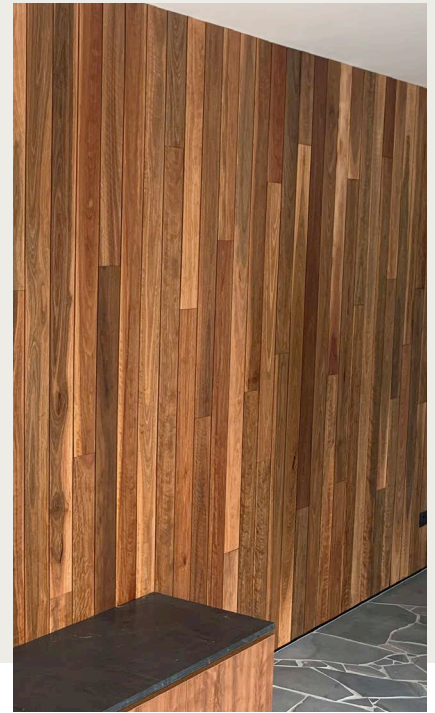

WOODLINE

contemporary timber lining **BY HURFORD'S**

WOODLINE

contemporary timber lining **BY HURFORD'S**

woodLINE brings a modern contemporary style to an interior or undercover patio space and can be installed vertically, horizontally or diagonally. The hidden tongue and groove joining system allows a quick and easy install with a line indicating where to nail. Not only does woodLINE look impressive, but it also provides a texture element in a selection of Australian hardwood timber species – Blackbutt, Brush Box, Grey Ironbark, Silvertop, Spotted Gum and Sydney Blue Gum.

woodLINE is reversible with a choice of profiles – Two Strip, Shadow Line or Open VJ. The profile Two Strip visually provides a multiple modern clean line option, with a one board installation. The popular Shadow Line profile presents with a sleek edged joint, making a stylish statement throughout a home. Open VJ profile is a classic design, delivering a traditional look in a contemporary home.

Diagram Drawings

Two Strip

* Available only in size 75 x 12mm

Shadow Line

Open VJ

Product Specification

Species Blackbutt, Brush Box, Grey Ironbark, Silvertop, Spotted Gum and Sydney Blue Gum

Sizes 75 x 12mm, 122 x 12mm