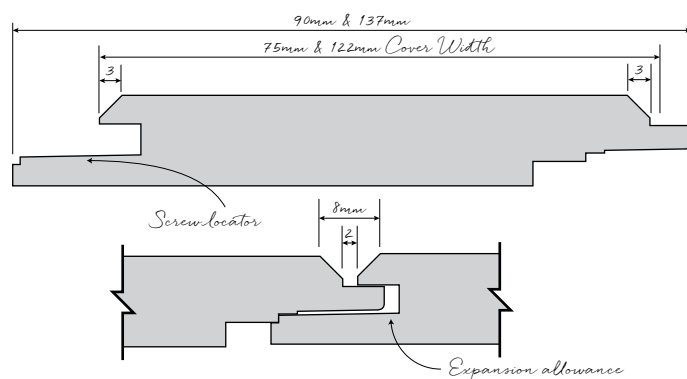

woodLINE is reversible with a choice of profiles – Two Strip, Shadow Line or Open VJ. The profile Two Strip visually provides a multiple modern clean line option, with a one board installation. The popular Shadow Line profile presents with a sleek edged joint, making a stylish statement throughout a home. Open VJ profile is a classic design, delivering a traditional look in a contemporary home.

Diagram Drawings

Two Strip

* Available only in size 75 x 12mm

Shadow Line

Open VJ

Product Specification

Species Blackbutt, Brush Box, Grey Ironbark, Silvertop, Spotted Gum and Sydney Blue Gum

Sizes 75 x 12mm, 122 x 12mm