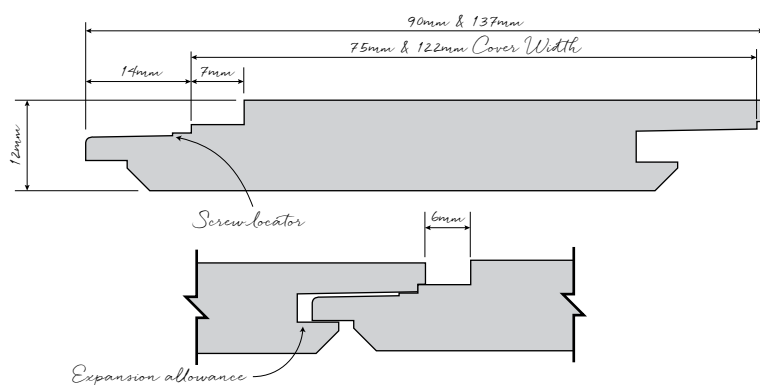

WOODLINE

contemporary timber lining **BY HURFORD'S**

HURFORD'S

WOODLINE

contemporary timber lining **BY HURFORD'S**

woodLINE brings a modern contemporary style to an interior or undercover patio space and can be installed vertically, horizontally or diagonally. The hidden tongue and groove joining system allows a quick and easy install with a line indicating where to nail. Not only does woodLINE look impressive, but it also provides a texture element in a selection of Australian hardwood timber species – Blackbutt, Brush Box, Grey Ironbark, Silvertop, Spotted Gum and Sydney Blue Gum.

woodLINE is reversible with a choice of profiles – Two Strip, Shadow Line or Open VJ. The profile Two Strip visually provides a multiple modern clean line option, with a one board installation. The popular Shadow Line profile presents with a sleek edged joint, making a stylish statement throughout a home. Open VJ profile is a classic design, delivering a traditional look in a contemporary home.

Diagram Drawings

Two Strip

* Available only in size 75 x 12mm

Shadow Line

Open VJ

Product Specification

Species Blackbutt, Brush Box, Grey Ironbark, Silvertop, Spotted Gum and Sydney Blue Gum

Sizes 75 x 12mm, 122 x 12mm