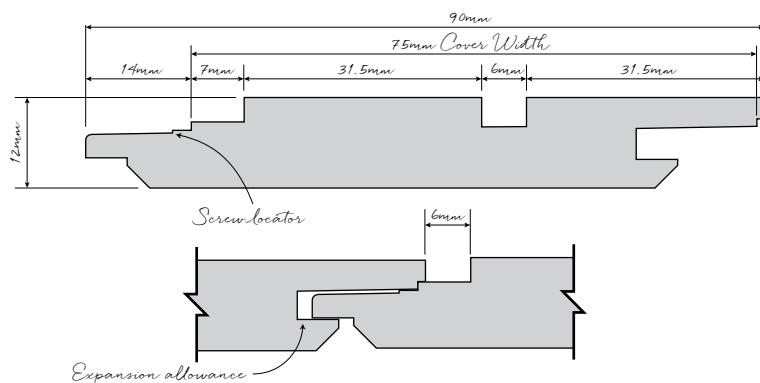

WOODLINE

contemporary timber lining **BY HURFORD'S**

HURFORD'S

WOODLINE

contemporary timber lining **BY HURFORD'S**

woodLINE brings a modern contemporary style to an interior or undercover patio space and can be installed vertically, horizontally or diagonally. The hidden tongue and groove joining system allows a quick and easy install with a line indicating where to nail. Not only does woodLINE look impressive, but it also provides a texture element in a selection of Australian hardwood timber species – Blackbutt, Brush Box, Grey Ironbark, Silvertop, Spotted Gum and Sydney Blue Gum.

woodLINE is reversible with a choice of profiles – Two Strip, Shadow Line or Open VJ. The profile Two Strip visually provides a multiple modern clean line option, with a one board installation. The popular Shadow Line profile presents with a sleek edged joint, making a stylish statement throughout a home. Open VJ profile is a classic design, delivering a traditional look in a contemporary home.

Diagram Drawings

Two Strip

* Available only in size 75 x 12mm

Shadow Line

Open VJ

Product Specification

Species Blackbutt, Brush Box, Grey Ironbark, Silvertop, Spotted Gum and Sydney Blue Gum

Sizes 75 x 12mm, 122 x 12mm