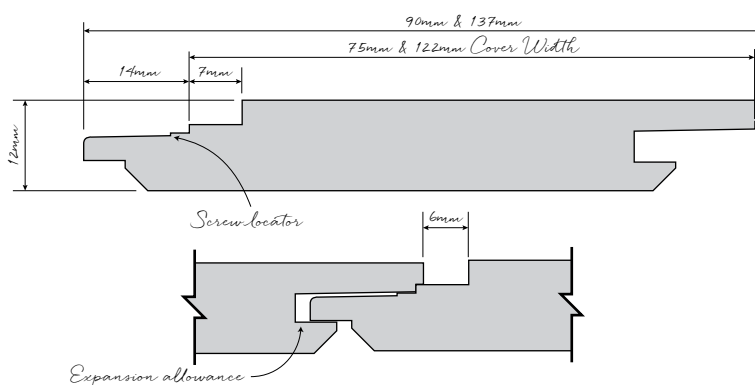

WOODLINE

contemporary timber lining **BY HURFORD'S**

WOODLINE

contemporary timber lining **BY HURFORD'S**

woodLINE brings a modern contemporary style to an interior or undercover patio space and can be installed vertically, horizontally or diagonally. The hidden tongue and groove joining system allows a quick and easy install with a line indicating where to nail. Not only does woodLINE look impressive, but it also provides a texture element in a selection of Australian hardwood timber species – Blackbutt, Brush Box, Grey Ironbark, Silvertop, Spotted Gum and Sydney Blue Gum.

woodLINE is reversible with a choice of profiles – Two Strip, Shadow Line or Open VJ. The profile Two Strip visually provides a multiple modern clean line option, with a one board installation. The popular Shadow Line profile presents with a sleek edged joint, making a stylish statement throughout a home. Open VJ profile is a classic design, delivering a traditional look in a contemporary home.

Diagram Drawings

Two Strip

* Available only in size 75 x 12mm

Shadow Line

Open VJ

Product Specification

Species Blackbutt, Brush Box, Grey Ironbark, Silvertop, Spotted Gum and Sydney Blue Gum

Sizes 75 x 12mm, 122 x 12mm