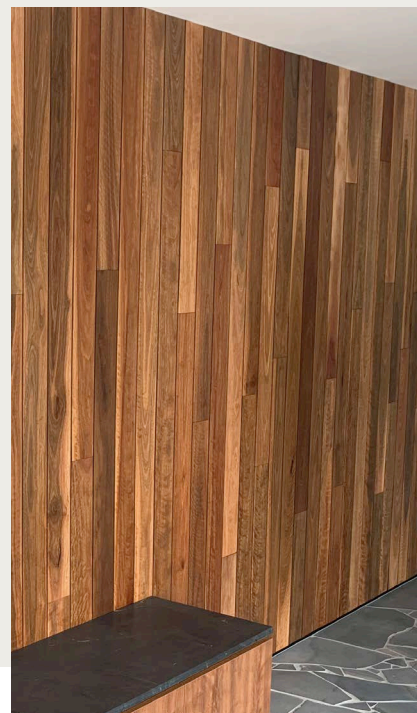

WOODLINE

contemporary timber lining **BY HURFORD'S**

HURFORD'S

WOODLINE

contemporary timber lining **BY HURFORD'S**

woodLINE brings a modern contemporary style to an interior or undercover patio space and can be installed vertically, horizontally or diagonally. The hidden tongue and groove joining system allows a quick and easy install with a line indicating where to nail. Not only does woodLINE look impressive, but it also provides a texture element in a selection of Australian hardwood timber species – Blackbutt, Brush Box, Grey Ironbark, Silvertop, Spotted Gum and Sydney Blue Gum.

woodLINE is reversible with a choice of profiles – Two Strip, Shadow Line or Open VJ. The profile Two Strip visually provides a multiple modern clean line option, with a one board installation. The popular Shadow Line profile presents with a sleek edged joint, making a stylish statement throughout a home. Open VJ profile is a classic design, delivering a traditional look in a contemporary home.

Diagram Drawings

Two Strip

* Available only in size 75 x 12mm

Shadow Line

Open VJ

Product Specification

Species Blackbutt, Brush Box, Grey Ironbark, Silvertop, Spotted Gum and Sydney Blue Gum

Sizes 75 x 12mm, 122 x 12mm